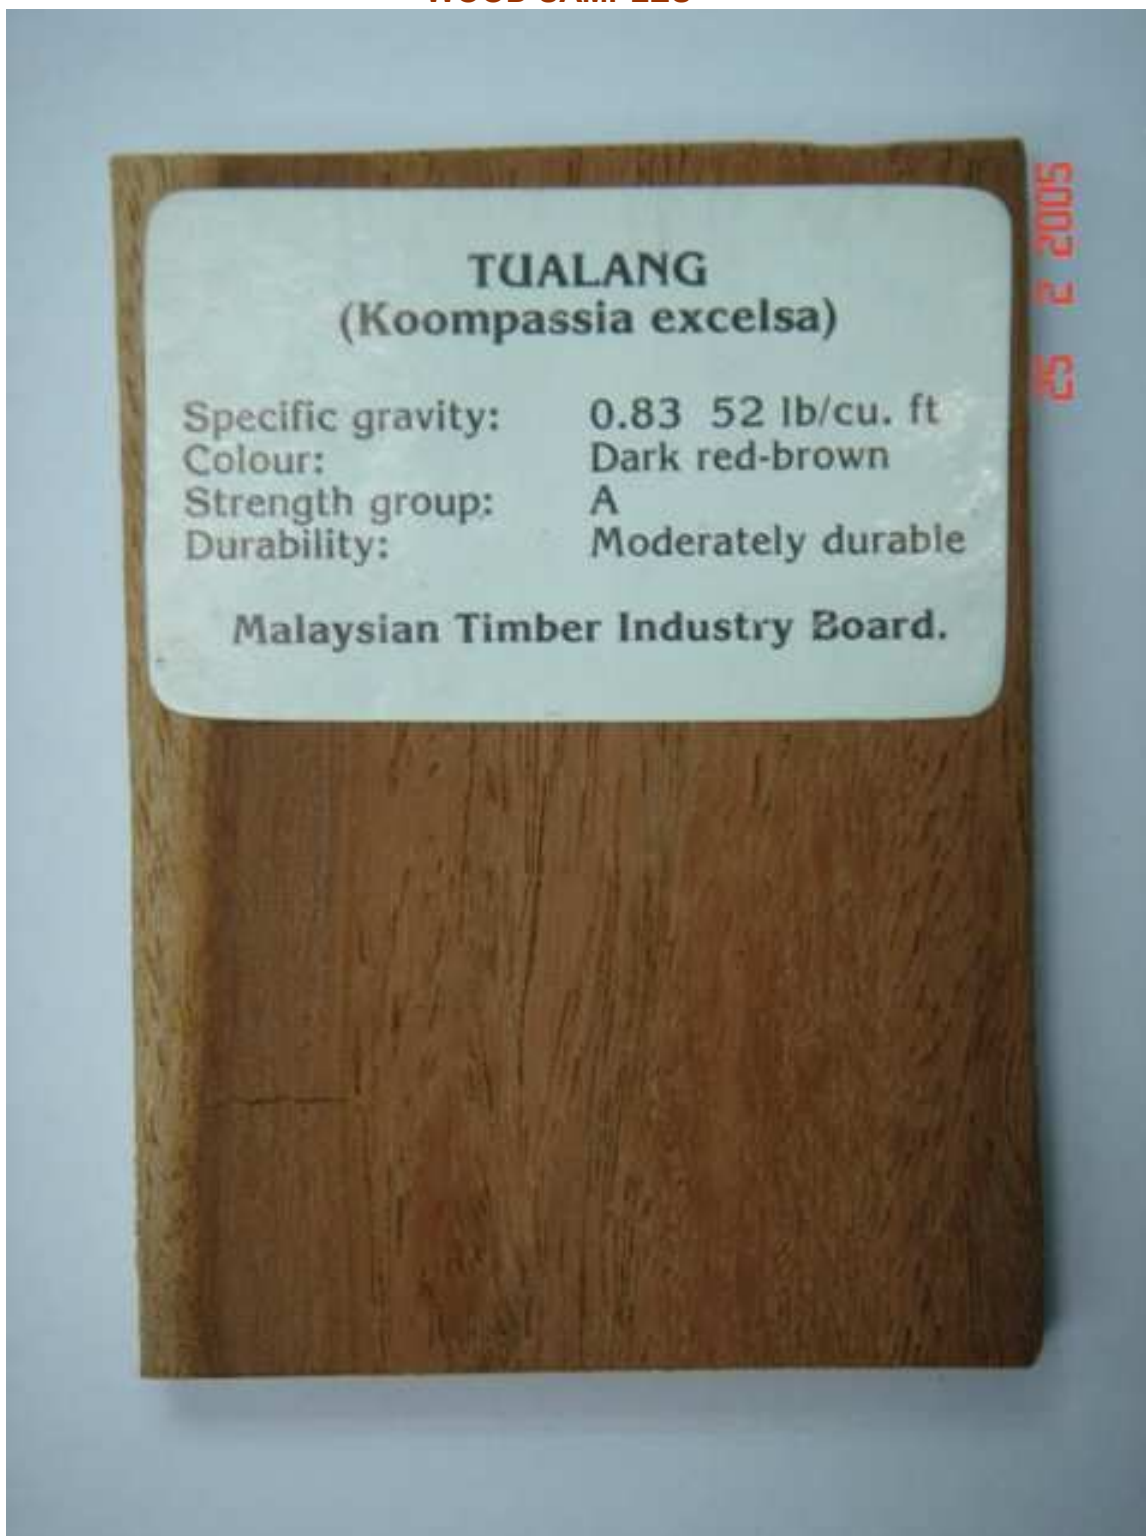

TIMBER EXPORTERS

ALAM RA'I SDN BHD

(375716-V)

WOOD SAMPLES