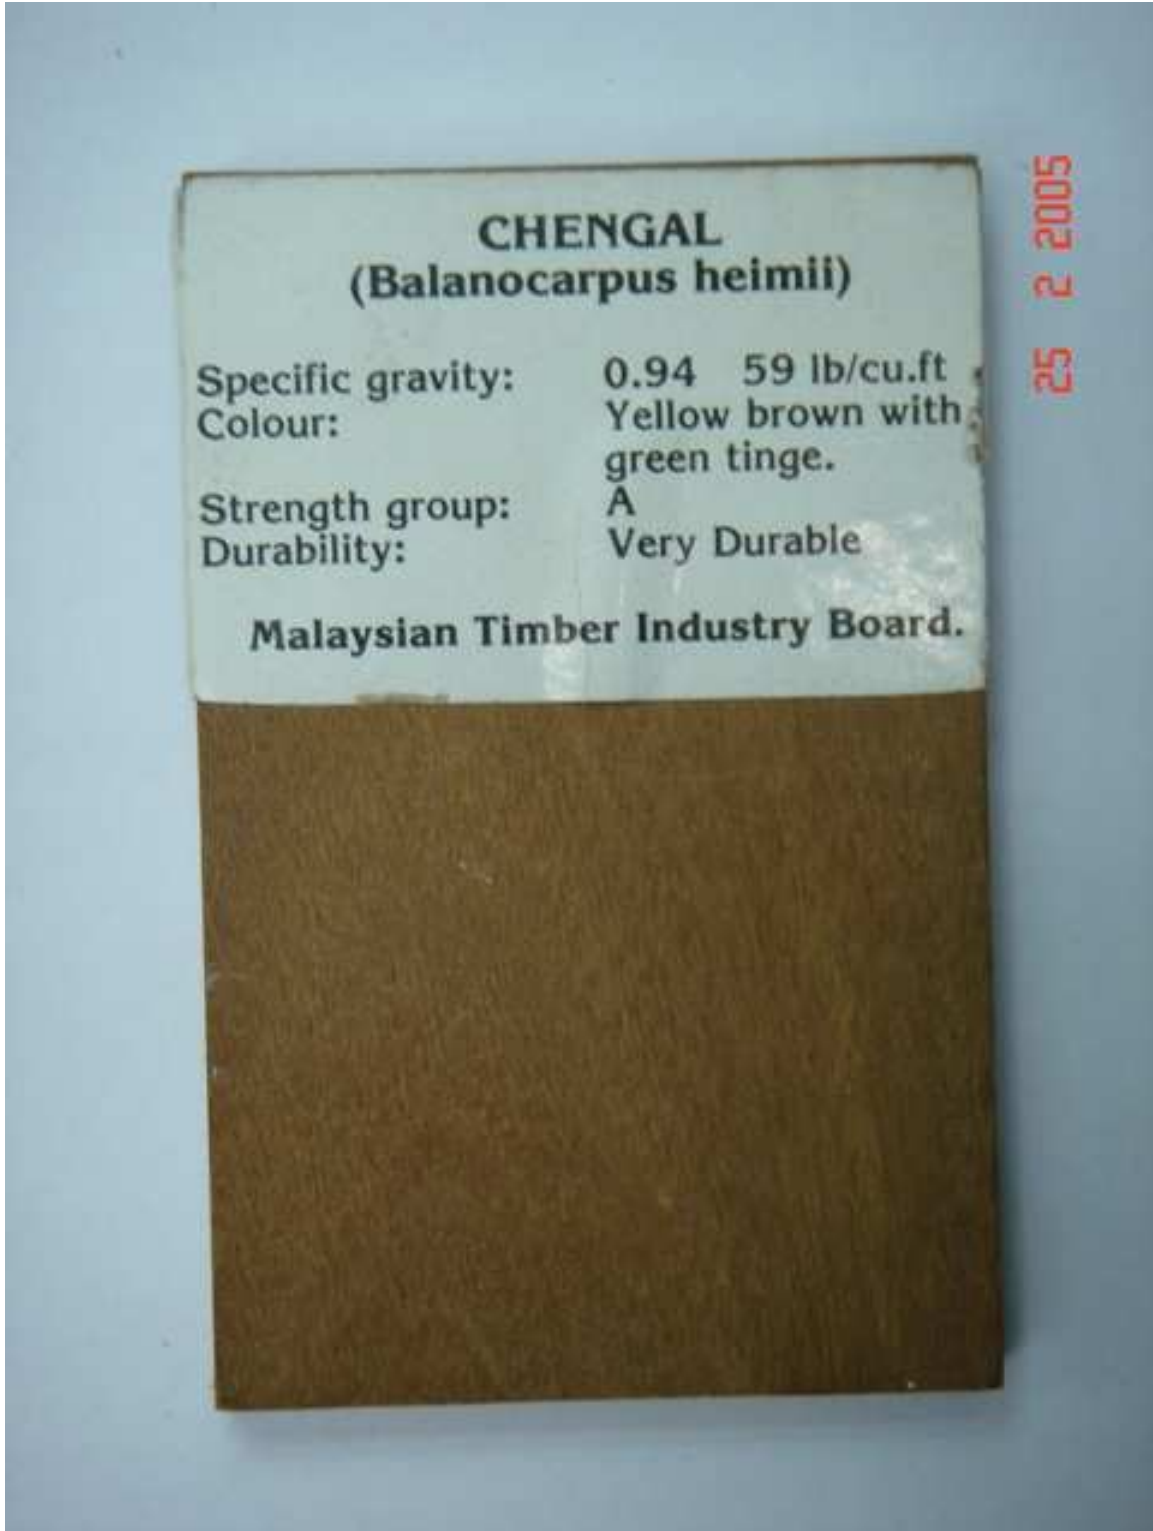

TIMBER EXPORTERS

ALAM RA'I SDN BHD

(375716-V)

1

WOOD SAMPLES

**BALAU
(Shorea spp.)**

| | |
|-------------------|-----------------------|
| Specific gravity: | 0.98 61 lb/cu.ft |
| Colour: | Yellow brown or brown |
| Strength group: | A |
| Durability: | Very durable |

Malaysian Timber Industry Board.

25 2 2005

TIMBER EXPORTERS

ALAM RA'I SDN BHD

(375716-V)

WOOD SAMPLES**BINTANGOR
(Calophyllum inophyllum)**

| | | |
|-------------------|---------------------|--------------|
| Specific gravity: | 0.69 | 43 lb/cu. ft |
| Colour: | Dark red, red brown | |
| Strength group: | C | |
| Durability: | Moderately durable. | |

Malaysian Timber Industry Board.

SMP 7 2005

TIMBER EXPORTERS

ALAM RA'I SDN BHD

(375716-V)

WOOD SAMPLES

TIMBER EXPORTERS

ALAM RA'I SDN BHD